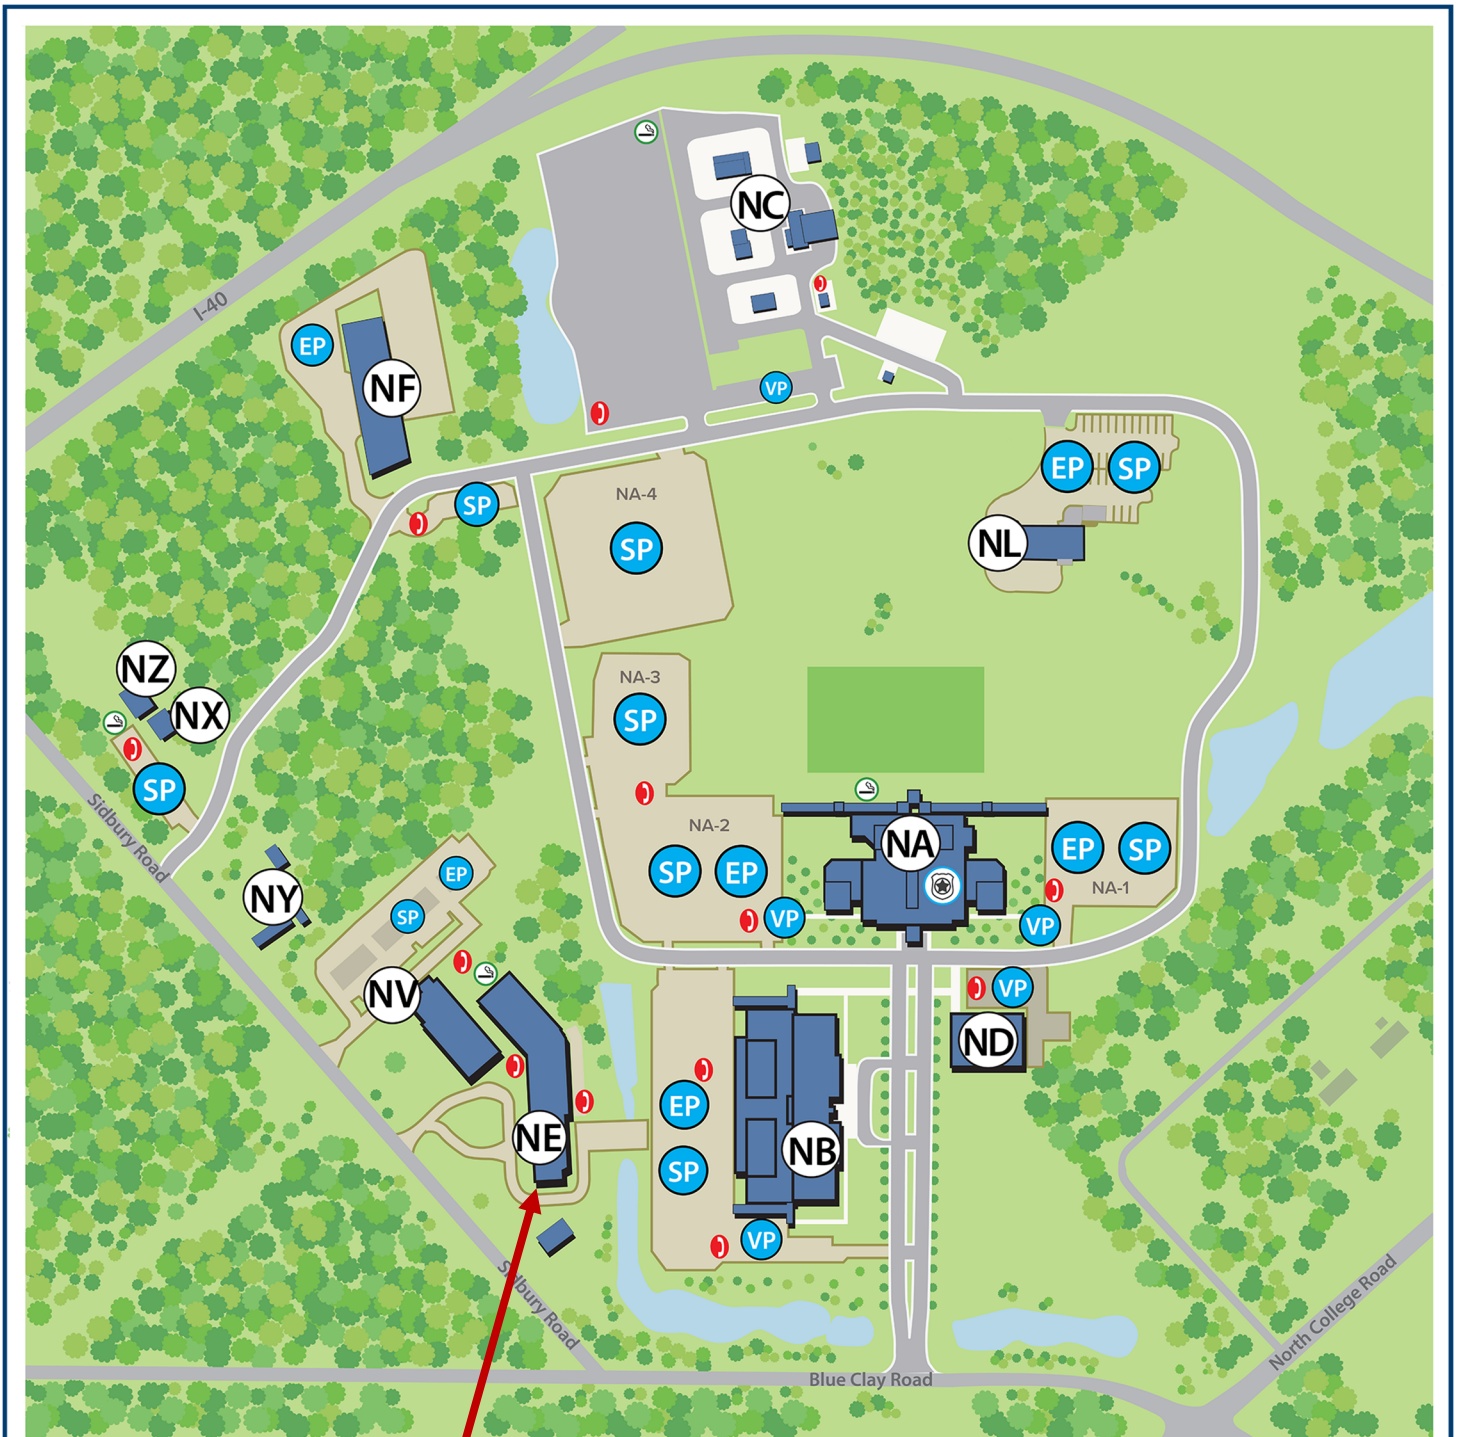

**CAPE FEAR COMMUNITY COLLEGE – NORTH CAMPUS**  
**4500 Blue Clay Road, Castle Hayne, NC 28429**

- NA:** McKeithan Center
- NB:** Applied Technologies
- NC:** Safety Training Center
- ND:** Cosmetology and Wilmington Early College High School
- NE:** Advanced and Emerging Technologies

- NF:** Heavy Equipment and Transportation Technology
- NL:** Lineworker Facility
- NV:** Veterinary Technology
- NY:** Landscape Gardening Center
- NX:** Carpentry Classroom
- NZ:** Carpentry Lab

- EP:** Employee Parking
- SP:** Student Parking
- VP:** Visitor Parking
- Emergency Phone Location**
- Campus Safety**
- Designated Smoking Area**