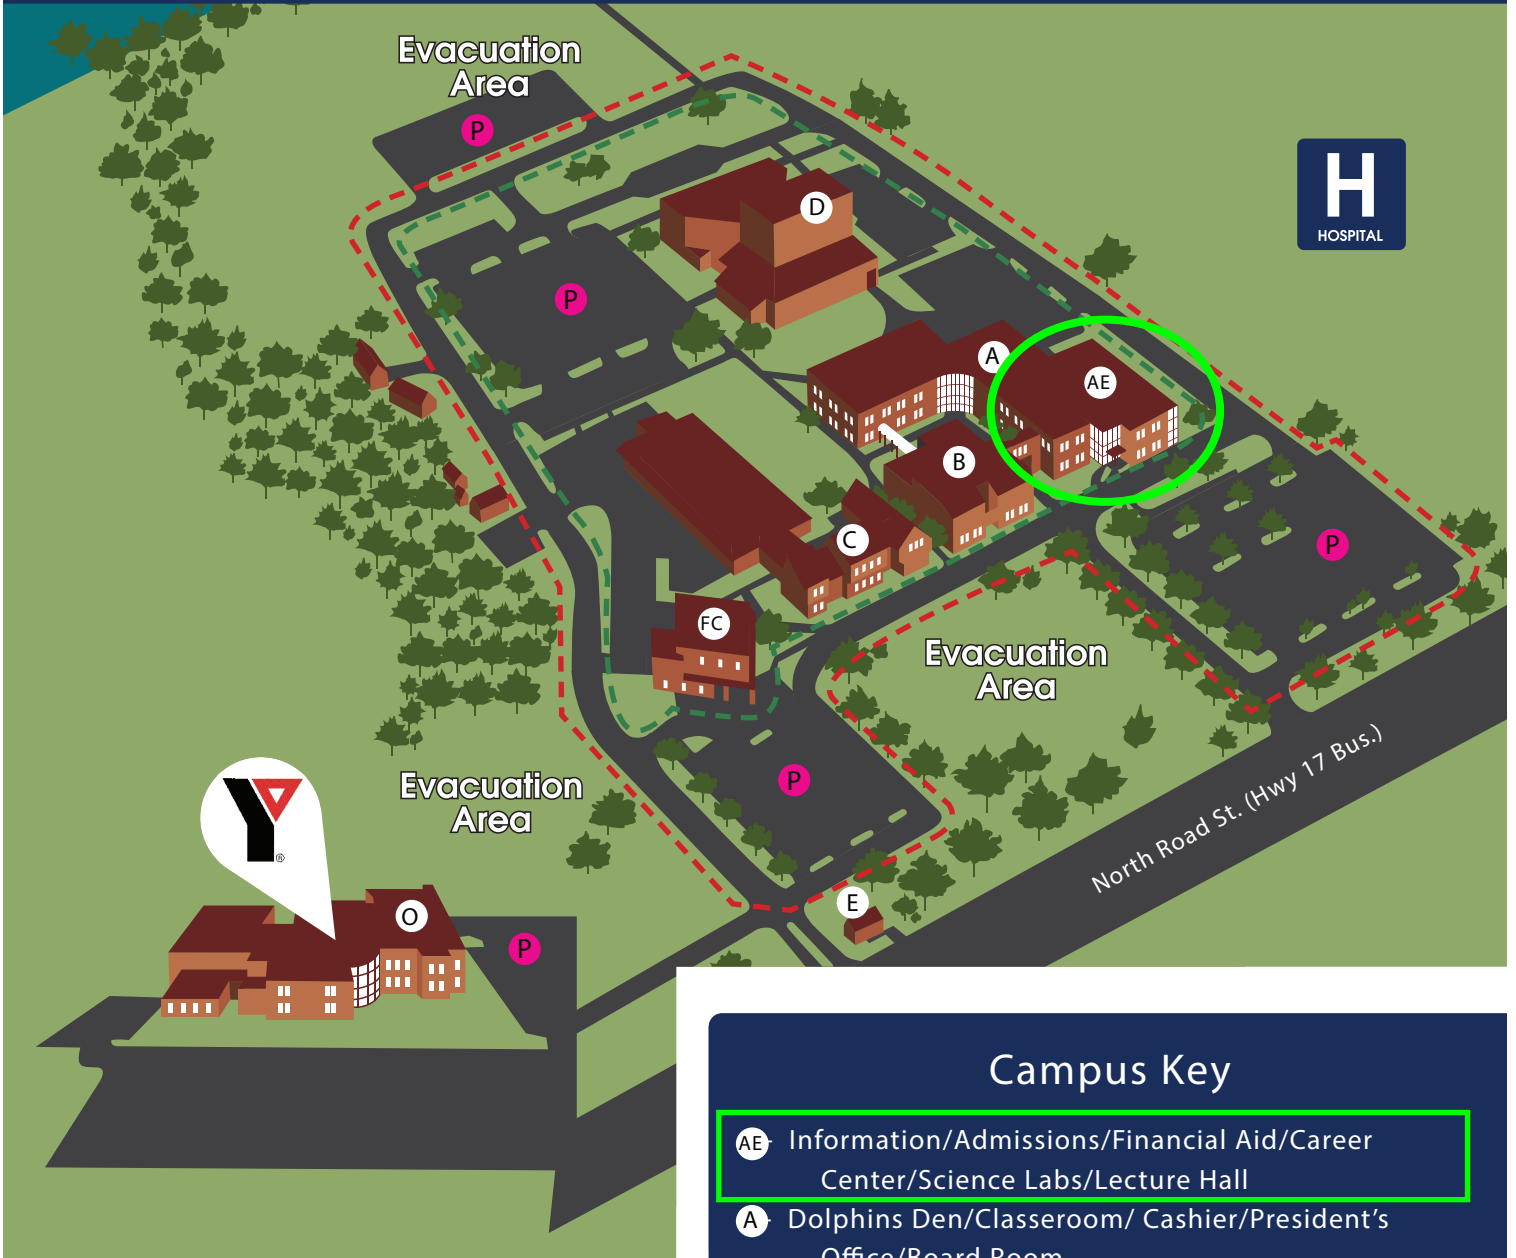

COA - Elizabeth City Campus Map

1208 N. Road Street, Elizabeth City, NC 27906 P (252) 335-0821 F (252) 335-2011

- Inner Loop (Green Dotted Line) = 3000 ft (.57 mi)
- Outer Loop (Red Dotted Line) = 4190 ft (.79 mi)

COLLEGE OF THE ALBEMARLE

Campus Key

- AE Information/Admissions/Financial Aid/Career Center/Science Labs/Lecture Hall
- A Dolphins Den/Classroom/ Cashier/President's Office/Board Room
- B Library/Testing Center/Academic Support Center
- C Cosmetology/Welding/Adult High School/Basic Skills Early College/COA Bookstore/Fine Arts Studio
- D Performing Arts Center
- FC Foreman Technology Center/Continuing Education Workforce Development & Career Readiness Small Business Center
- O Owens Health Science Center
- P Parking Lot
- H Sentara Albemarle Medical Center
- Y Albemarle Family YMCA